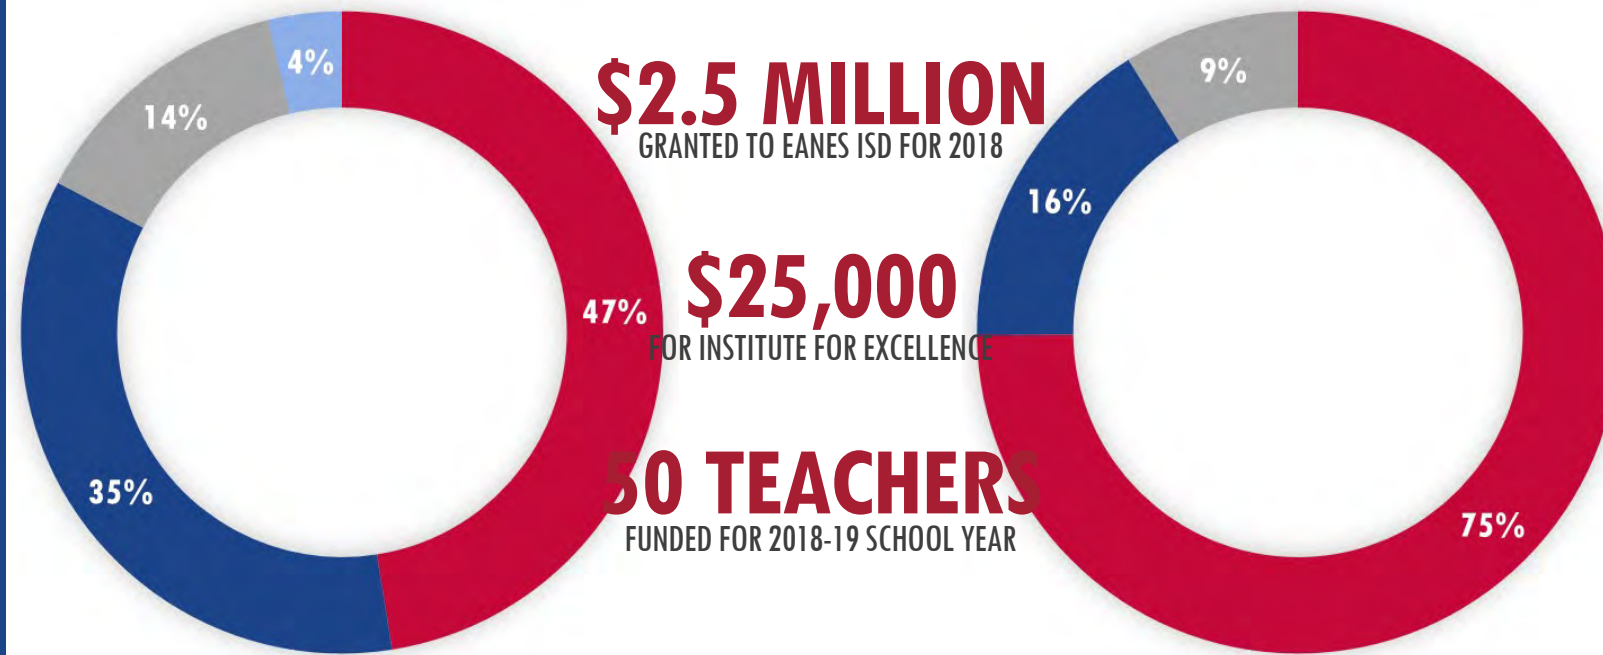

512.732.9065
EEF@eanesisd.net
www.EanesEducationFoundation.org

MAKING A DIFFERENCE IN EVERY STUDENT'S LIFE

55%

OF PUBLIC SCHOOLS
DON'T HAVE A
FULL-TIME NURSE

EEF FUNDS
NINE
REGISTERED NURSES

WE FUND TEACHERS

HOW YOU MADE A DIFFERENCE THIS YEAR

EEF HAS FUNDED MORE THAN **370 TEACHERS** AND
GRANTED **\$19,000,000** TO EANES ISD SINCE 2004.

2017-2018 BOARD OF DIRECTORS

Laurel Sockwell
PRESIDENT

Simms Browning
PAST PRESIDENT